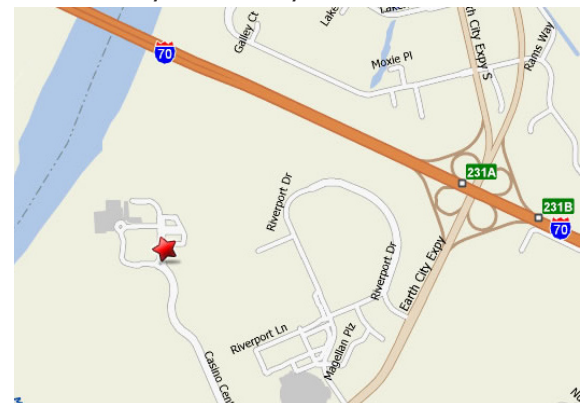

Location:

Harrah's St. Louis Casino & Hotel
 Conference Center
 777 Casino Center Dr.
 Maryland Heights, MO 63043

Directions:

From I-70: Take Earth City Expressway South to Casino Center Drive and make a right.

From the South: Take 364 east to exit #17. Turn left at the stoplight onto Maryland Heights Expressway. Drive 3.1 miles and turn left onto Casino Center Drive.

Looking for a route that avoids the highway construction and ramp closures?

Visit <http://dist6.modot.mo.gov/mapmytrip/>

This website will map your trip taking into account highway and ramp closures in the St. Louis city and county area.

Name: _____

Company: _____

Address: _____

City, State, Zip Code: _____